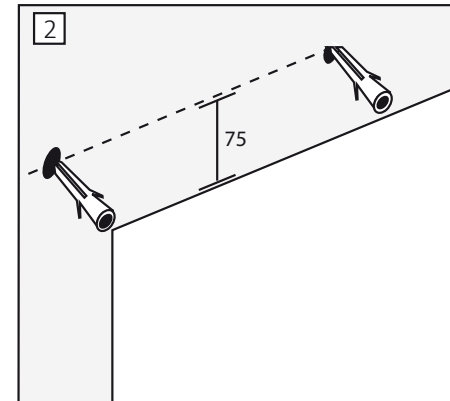

KIT COMPOSTO:	
1x Calha. 14B	
1x	
2x Ref. 3005	
1x Ref. 8002	
2x Ref. 4005	
1x Aba n5	
2x Ref. 13001	
1x Ref. 7009	
* 4x40mm	
* M6x30	
2x 3,5x19	

Porta
Porte
Door

HP = H+24

LP = L+80