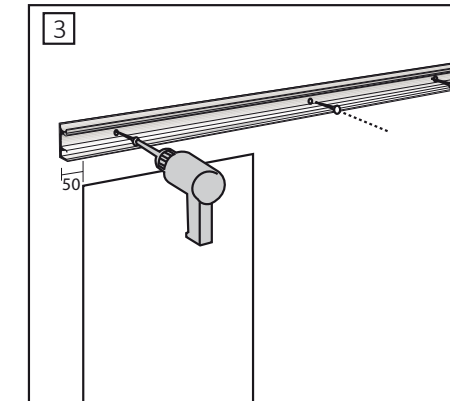

KIT COMPOSTO:	
1x Calha. 14B	
1x	
2x Ref. 3005	
1x Ref. 8002	
2x Ref. 4005	
1x Aba n5	
2x Ref. 13001	
1x Ref. 7009	
* 4x40mm	
* M6x30	
2x 3,5x19	

Porta
Porte
Door

HP = H+24

LP = L+80