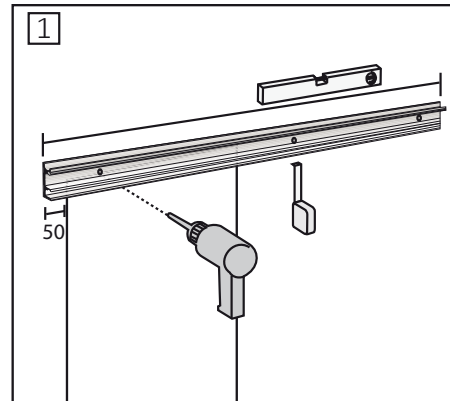

KIT COMPOSTO:	
1x Calha. 14B	
1x	
2x Ref. 3005	
1x Ref. 8002	
2x Ref. 4005	
1x Aba n5	
2x Ref. 13001	
1x Ref. 7009	
* 4x40mm	
* M6x30	
2x 3,5x19	

Porta
Porte
Door

HP = H+24

LP = L+80