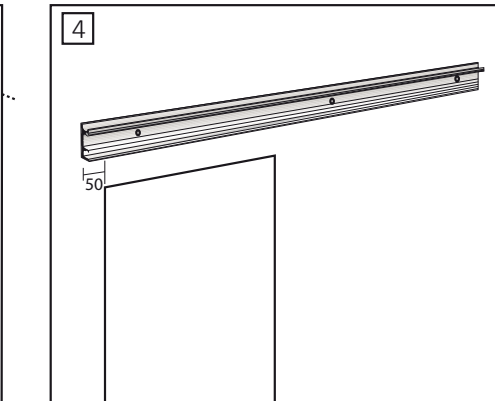

KIT COMPOSTO:	
1x Calha. 14B	
1x	
2x Ref. 3005	
1x Ref. 8002	
2x Ref. 4005	
1x Aba n5	
2x Ref. 13001	
1x Ref. 7009	
* 4x40mm	
* M6x30	
2x 3,5x19	

Porta
Porte
Door

HP = H+24

LP = L+80